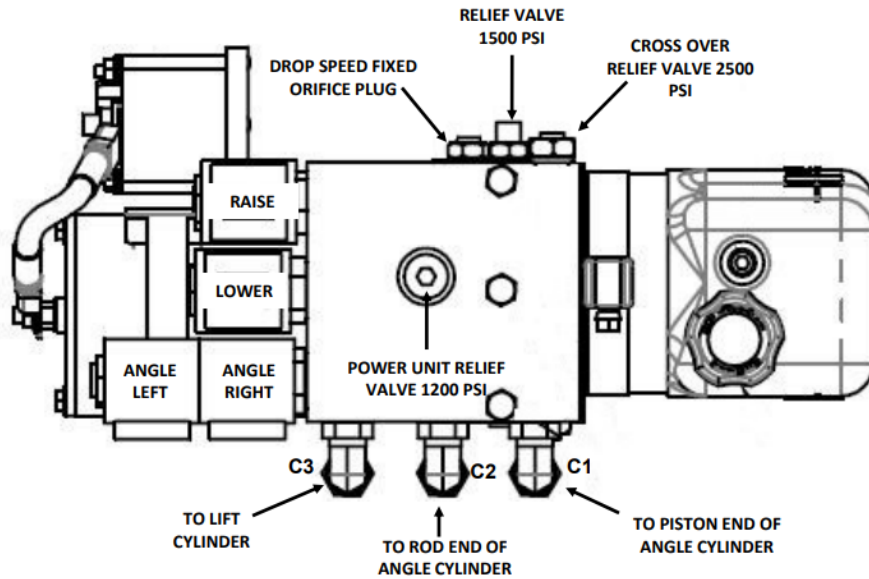

Hydraulic Valve Manifold

ATV Straight Blade

Page 170

TOP VIEW

151

3-OUTLET PORTS
1/4-18 NPSM REF

SCHEMATIC