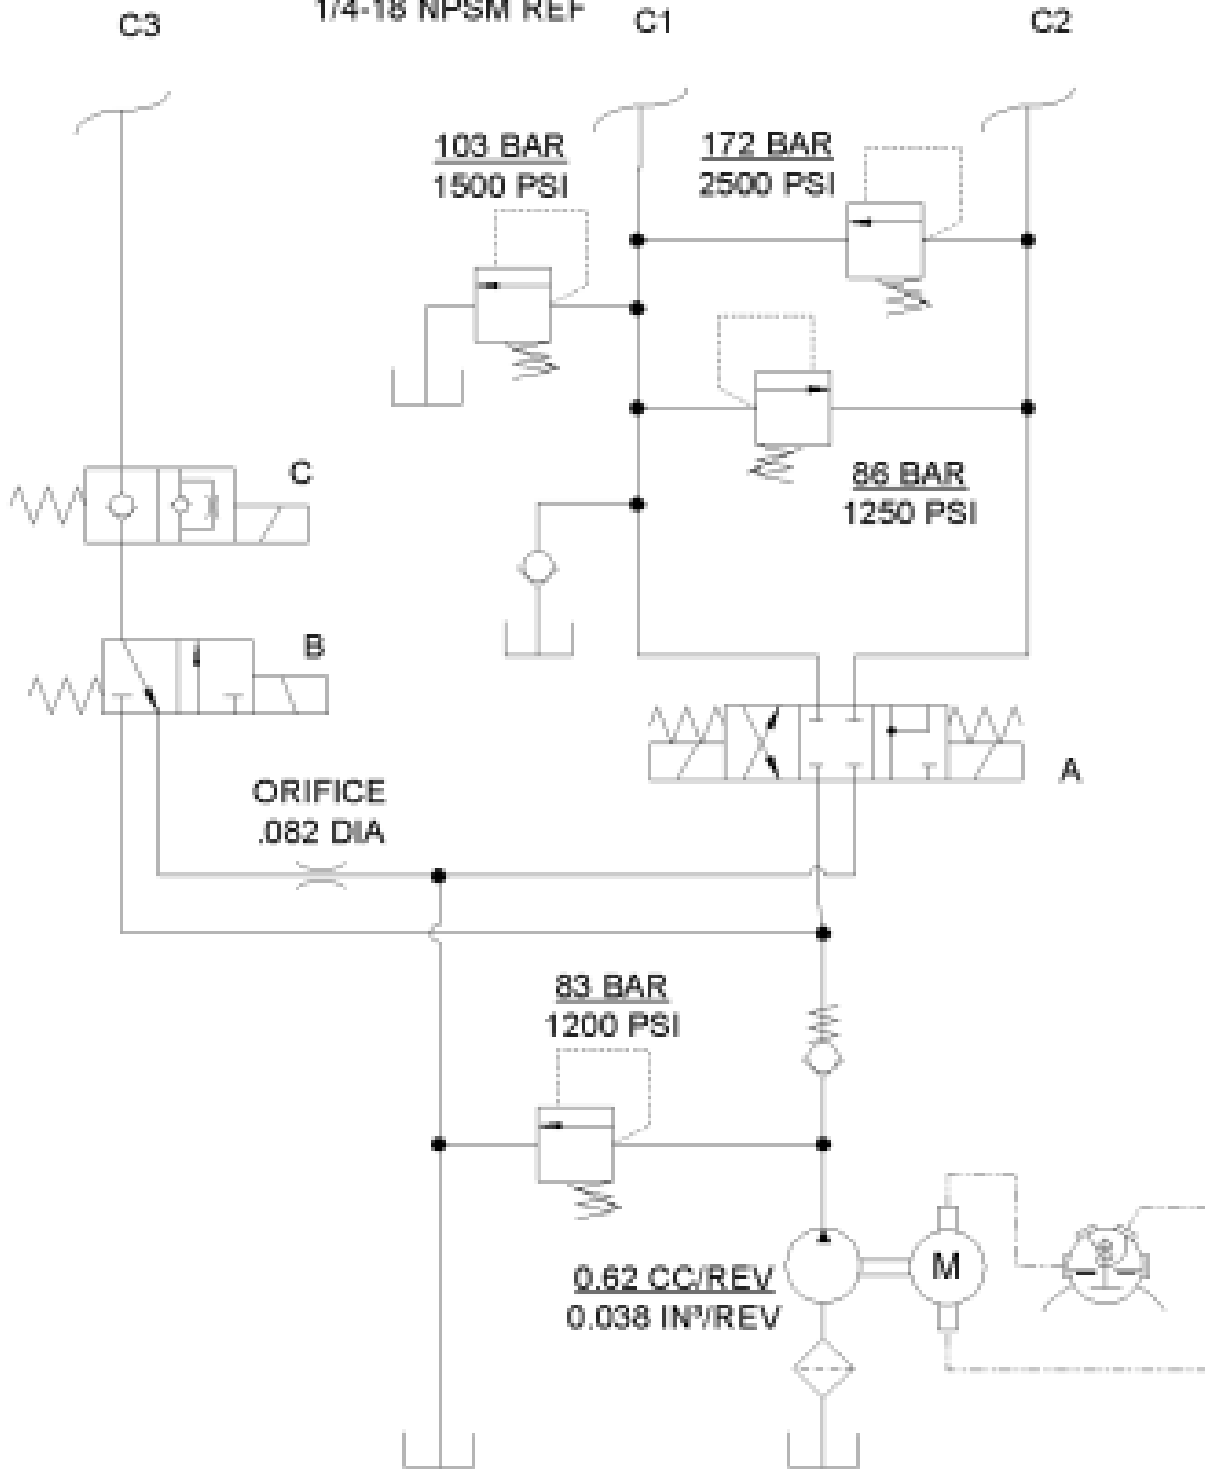

Hydraulic Valve Manifold

ATV Straight Blade

Page 170

TOP VIEW

151

3-OUTLET PORTS
1/4-18 NPSM REF

SCHEMATIC